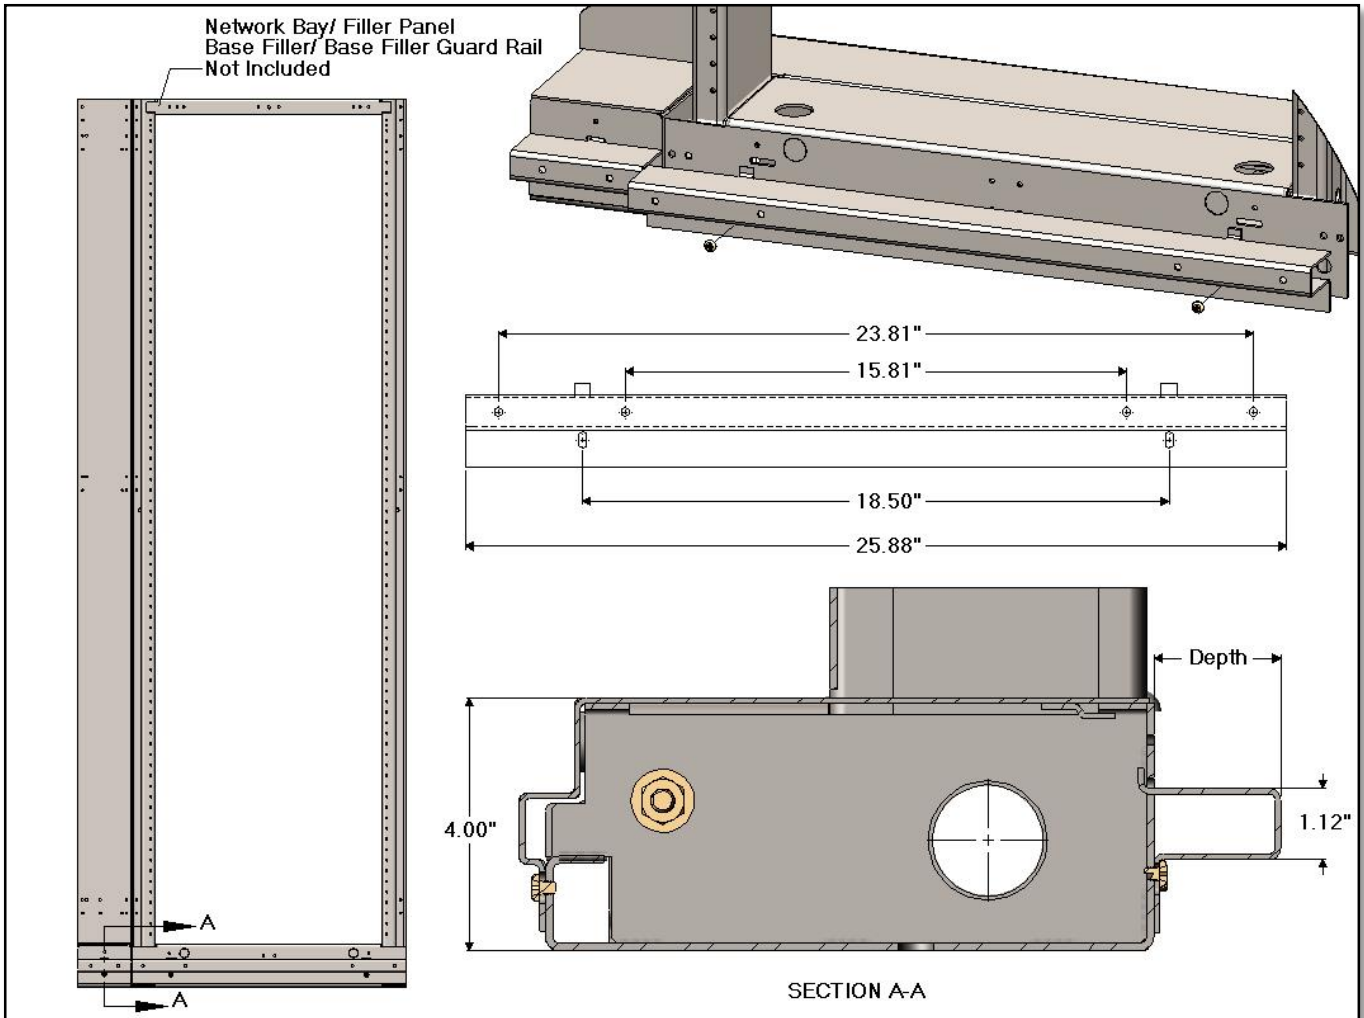

RGR Series - 23.00" Network Bay Rear Guard Rail

RGR Series 23.00" Network Bay Rear Guard Rail	
CSF P/N#	Depth
RGR1xx	1.00"
RGR2xx	2.00"

Notes:

- Kit includes all Mounting Hardware.
- Other sizes and finishes available upon request.